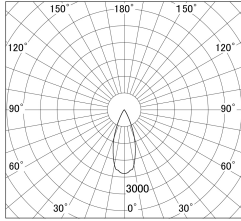

■ Lighting Distribution Curve (cd/1000 lm)