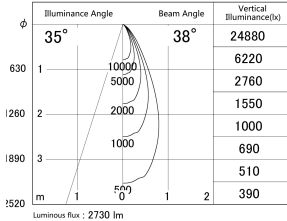

Item no. DD161-2540MW9040-FX-TL

Series Name: AMMA Φ80 series Lens type Fixed Antiglare (DD161-AG-FX)

■ Lighting Distribution Curve (cd/1000 lm)

Installation	Recessed mount
Type	High-efficiency antiglare type fixed downlight
Fixture wattage	24W
Beam angle	38deg
Color Temp.	4000K
CRI	Ra>90
Luminous	2732 lm
Body	Die-cast aluminum alloy
Body finish	N/A
Trim finish	White
Reflector finish	Mirror
IP Rate	IP20
Light source	COB module
Input Voltage	AC220~240V
Dimming Type	Non-Dimmable
Certificate	CE,CCC
Cut Hole	80mm