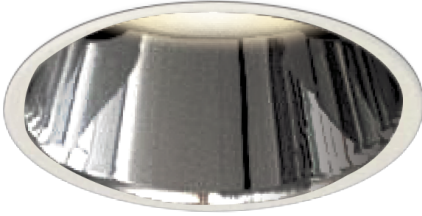

Item no. DD161-2540MW9040-FX-TL

Series Name: AMMA Φ80 series Lens type Fixed Antiglare (DD161-AG-FX)