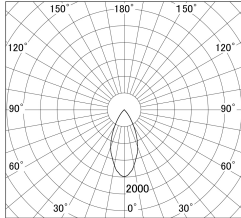

■ Lighting Distribution Curve (cd/1000 lm)