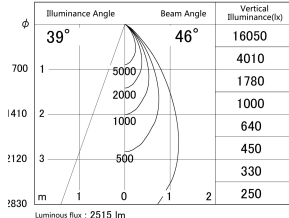

Item no. DD161-2545MW9040-FX-TL

Series Name: AMMA Φ80 series Lens type Fixed Antiglare (DD161-AG-FX)

■ Lighting Distribution Curve (cd/1000 lm)

Installation	Recessed mount
Type	High-efficiency antiglare type fixed downlight
Fixture wattage	24W
Beam angle	46deg
Color Temp.	4000K
CRI	Ra>90
Luminous	2516 lm
Body	Die-castaluminumalloy
Body finish	N/A
Trim finish	White
Reflector finish	Mirror
IP Rate	IP20
Light source	COB module
Input Voltage	AC220~240V
Dimming Type	Non-Dimmable
Certificate	CE,CCC
Cut Hole	80mm