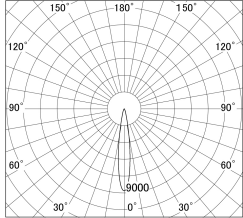

■ Lighting Distribution Curve (cd/1000 lm)