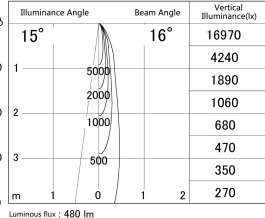

Item no. DD161-0515MB9027-FX-TL

Series Name: AMMA Φ80 series Lens type Fixed Antiglare (DD161-AG-FX)

■ Lighting Distribution Curve (cd/1000 lm)

Installation	Recessed mount
Type	High-efficiency antiglare type fixed downlight
Fixture wattage	5W
Beam angle	16deg
Color Temp.	2700K
CRI	Ra>90
Luminous	481 lm
Body	Die-castaluminumalloy
Body finish	N/A
Trim finish	Black
Reflector finish	Mirror
IP Rate	IP20
Light source	COB module
Input Voltage	AC220~240V
Dimming Type	Non-Dimmable
Certificate	CE,CCC
Cut Hole	80mm