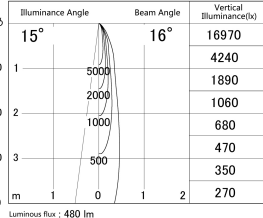

Item no. DD161-0515MB9027-FX-TL

Series Name: AMMA Φ80 series Lens type Fixed Antiglare (DD161-AG-FX)

■ Lighting Distribution Curve (cd/1000 lm)

Installation	Recessed mount
Type	High-efficiency antiglare type fixed downlight
Fixture wattage	5W
Beam angle	16deg
Color Temp.	2700K
CRI	Ra>90
Luminous	481 lm
Body	Die-castaluminumalloy
Body finish	N/A
Trim finish	Black
Reflector finish	Mirror
IP Rate	IP20
Light source	COB module
Input Voltage	AC220~240V
Dimming Type	Non-Dimmable
Certificate	CE,CCC
Cut Hole	80mm