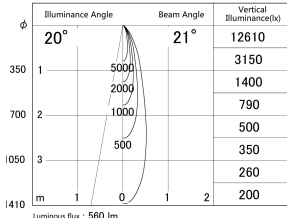

Item no. DD161-0520MB9027-FX-TL

Series Name: AMMA Φ80 series Lens type Fixed Antiglare (DD161-AG-FX)

■ Lighting Distribution Curve (cd/1000 lm)

Installation	Recessed mount
Type	High-efficiency antiglare type fixed downlight
Fixture wattage	5W
Beam angle	21deg
Color Temp.	2700K
CRI	Ra>90
Luminous	560 lm
Body	Die-cast aluminum alloy
Body finish	N/A
Trim finish	Black
Reflector finish	Mirror
IP Rate	IP20
Light source	COB module
Input Voltage	AC220~240V
Dimming Type	Non-Dimmable
Certificate	CE,CCC
Cut Hole	80mm