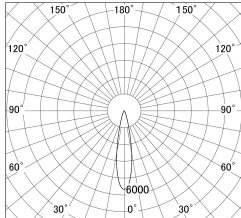

■ Lighting Distribution Curve (cd/1000 lm)