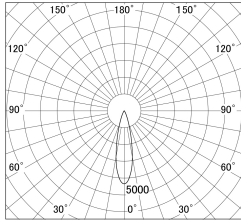

■ Lighting Distribution Curve (cd/1000 lm)