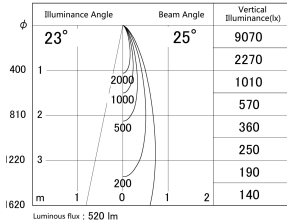

Item no. DD161-0525MB9027-FX-TL

Series Name: AMMA Φ80 series Lens type Fixed Antiglare (DD161-AG-FX)

■ Lighting Distribution Curve (cd/1000 lm)

Installation	Recessed mount
Type	High-efficiency antiglare type fixed downlight
Fixture wattage	5W
Beam angle	25deg
Color Temp.	2700K
CRI	Ra>90
Luminous	520 lm
Body	Die-cast aluminum alloy
Body finish	N/A
Trim finish	Black
Reflector finish	Mirror
IP Rate	IP20
Light source	COB module
Input Voltage	AC220~240V
Dimming Type	Non-Dimmable
Certificate	CE,CCC
Cut Hole	80mm