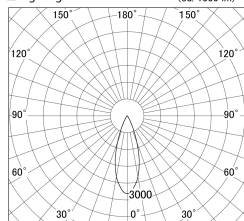

■ Lighting Distribution Curve (cd/1000 lm)