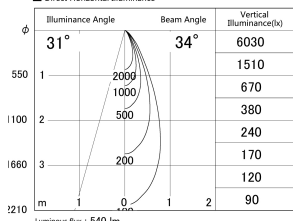

Item no. DD161-0535MB9027-FX-TL

Series Name: AMMA Φ80 series Lens type Fixed Antiglare (DD161-AG-FX)

■ Lighting Distribution Curve (cd/1000 lm)

Installation	Recessed mount
Type	High-efficiency antiglare type fixed downlight
Fixture wattage	5W
Beam angle	34deg
Color Temp.	2700K
CRI	Ra>90
Luminous	541 lm
Body	Die-cast aluminum alloy
Body finish	N/A
Trim finish	Black
Reflector finish	Mirror
IP Rate	IP20
Light source	COB module
Input Voltage	AC220~240V
Dimming Type	Non-Dimmable
Certificate	CE,CCC
Cut Hole	80mm