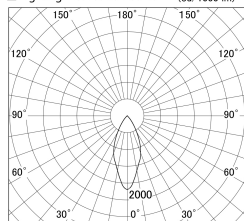

■ Lighting Distribution Curve (cd/1000 lm)