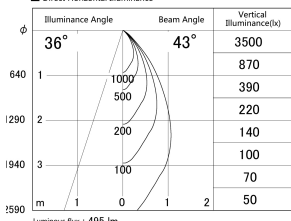

Item no. DD161-0545MB9027-FX-TL

Series Name: AMMA Φ80 series Lens type Fixed Antiglare (DD161-AG-FX)

■ Lighting Distribution Curve (cd/1000 lm)

Installation	Recessed mount
Type	High-efficiency antiglare type fixed downlight
Fixture wattage	5W
Beam angle	43deg
Color Temp.	2700K
CRI	Ra>90
Luminous	497 lm
Body	Die-castaluminumalloy
Body finish	N/A
Trim finish	Black
Reflector finish	Mirror
IP Rate	IP20
Light source	COB module
Input Voltage	AC220~240V
Dimming Type	Non-Dimmable
Certificate	CE,CCC
Cut Hole	80mm