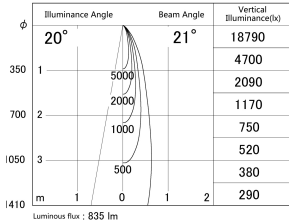

Item no. DD161-0820MB9027-FX-TL

Series Name: AMMA Φ80 series Lens type Fixed Antiglare (DD161-AG-FX)

■ Lighting Distribution Curve (cd/1000 lm)

Installation	Recessed mount
Type	High-efficiency antiglare type fixed downlight
Fixture wattage	7.5W
Beam angle	21deg
Color Temp.	2700K
CRI	Ra>90
Luminous	834 lm
Body	Die-castaluminumalloy
Body finish	N/A
Trim finish	Black
Reflector finish	Mirror
IP Rate	IP20
Light source	COB module
Input Voltage	AC220~240V
Dimming Type	Non-Dimmable
Certificate	CE,CCC
Cut Hole	80mm