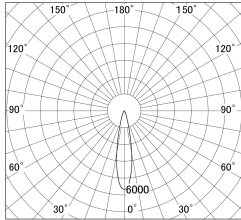

■ Lighting Distribution Curve (cd/1000 lm)