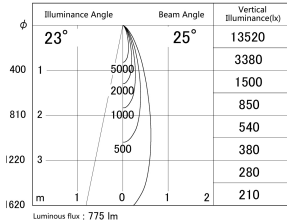

Item no. DD161-0825MB9027-FX-TL

Series Name: AMMA Φ80 series Lens type Fixed Antiglare (DD161-AG-FX)

■ Lighting Distribution Curve (cd/1000 lm)

Installation	Recessed mount
Type	High-efficiency antiglare type fixed downlight
Fixture wattage	7.5W
Beam angle	25deg
Color Temp.	2700K
CRI	Ra>90
Luminous	775 lm
Body	Die-cast aluminum alloy
Body finish	N/A
Trim finish	Black
Reflector finish	Mirror
IP Rate	IP20
Light source	COB module
Input Voltage	AC220~240V
Dimming Type	Non-Dimmable
Certificate	CE,CCC
Cut Hole	80mm