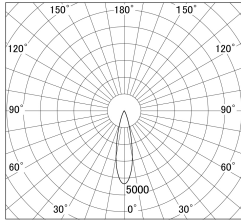

■ Lighting Distribution Curve (cd/1000 lm)