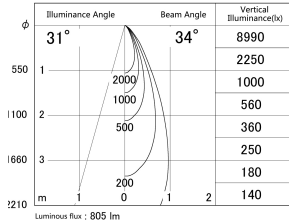

Item no. DD161-0835MB9027-FX-TL

Series Name: AMMA Φ80 series Lens type Fixed Antiglare (DD161-AG-FX)

■ Lighting Distribution Curve (cd/1000 lm)

Installation	Recessed mount
Type	High-efficiency antiglare type fixed downlight
Fixture wattage	7.5W
Beam angle	34deg
Color Temp.	2700K
CRI	Ra>90
Luminous	807 lm
Body	Die-cast aluminum alloy
Body finish	N/A
Trim finish	Black
Reflector finish	Mirror
IP Rate	IP20
Light source	COB module
Input Voltage	AC220~240V
Dimming Type	Non-Dimmable
Certificate	CE,CCC
Cut Hole	80mm