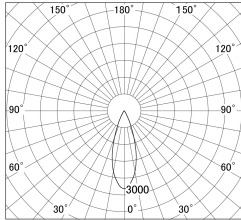

■ Lighting Distribution Curve (cd/1000 lm)