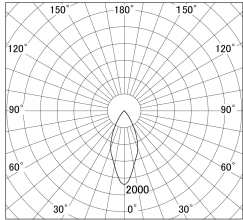

■ Lighting Distribution Curve (cd/1000 lm)