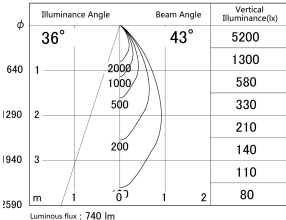

Item no. DD161-0845MB9027-FX-TL

Series Name: AMMA Φ80 series Lens type Fixed Antiglare (DD161-AG-FX)

■ Lighting Distribution Curve (cd/1000 lm)

Installation	Recessed mount
Type	High-efficiency antiglare type fixed downlight
Fixture wattage	7.5W
Beam angle	43deg
Color Temp.	2700K
CRI	Ra>90
Luminous	740 lm
Body	Die-cast aluminum alloy
Body finish	N/A
Trim finish	Black
Reflector finish	Mirror
IP Rate	IP20
Light source	COB module
Input Voltage	AC220~240V
Dimming Type	Non-Dimmable
Certificate	CE,CCC
Cut Hole	80mm