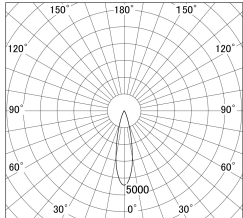

■ Lighting Distribution Curve (cd/1000 lm)