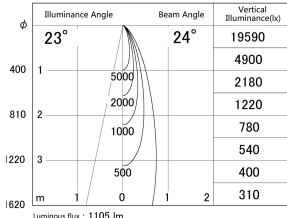

Item no. DD161-1025MB9027-FX-TL

Series Name: AMMA Φ80 series Lens type Fixed Antiglare (DD161-AG-FX)

■ Lighting Distribution Curve (cd/1000 lm)

Installation	Recessed mount
Type	High-efficiency antiglare type fixed downlight
Fixture wattage	10.5W
Beam angle	24deg
Color Temp.	2700K
CRI	Ra>90
Luminous	1103 lm
Body	Die-cast aluminum alloy
Body finish	N/A
Trim finish	Black
Reflector finish	Mirror
IP Rate	IP20
Light source	COB module
Input Voltage	AC220~240V
Dimming Type	Non-Dimmable
Certificate	CE,CCC
Cut Hole	80mm