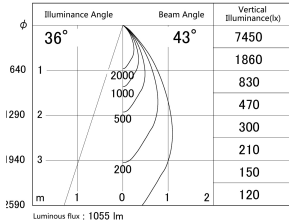

Item no. DD161-1045MB9027-FX-TL

Series Name: AMMA Φ80 series Lens type Fixed Antiglare (DD161-AG-FX)

■ Lighting Distribution Curve (cd/1000 lm)

Installation	Recessed mount
Type	High-efficiency antiglare type fixed downlight
Fixture wattage	10.5W
Beam angle	43deg
Color Temp.	2700K
CRI	Ra>90
Luminous	1053 lm
Body	Die-castaluminumalloy
Body finish	N/A
Trim finish	Black
Reflector finish	Mirror
IP Rate	IP20
Light source	COB module
Input Voltage	AC220~240V
Dimming Type	Non-Dimmable
Certificate	CE,CCC
Cut Hole	80mm