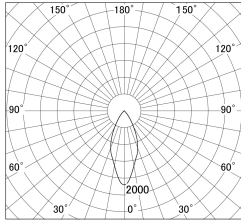

■ Lighting Distribution Curve (cd/1000 lm)