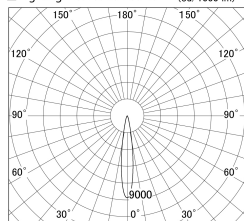

■ Lighting Distribution Curve (cd/1000 lm)