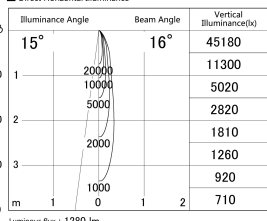

Item no. DD161-1515MB9027-FX-TL

Series Name: AMMA Φ80 series Lens type Fixed Antiglare (DD161-AG-FX)

■ Lighting Distribution Curve (cd/1000 lm)

Installation	Recessed mount
Type	High-efficiency antiglare type fixed downlight
Fixture wattage	14W
Beam angle	16deg
Color Temp.	2700K
CRI	Ra>90
Luminous	1281 lm
Body	Die-castaluminumalloy
Body finish	N/A
Trim finish	Black
Reflector finish	Mirror
IP Rate	IP20
Light source	COB module
Input Voltage	AC220~240V
Dimming Type	Non-Dimmable
Certificate	CE,CCC
Cut Hole	80mm