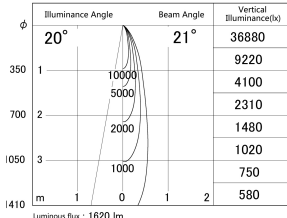

Item no. DD161-1520MB9027-FX-TL

Series Name: AMMA Φ80 series Lens type Fixed Antiglare (DD161-AG-FX)

■ Lighting Distribution Curve (cd/1000 lm)

Installation	Recessed mount
Type	High-efficiency antiglare type fixed downlight
Fixture wattage	14W
Beam angle	21deg
Color Temp.	2700K
CRI	Ra>90
Luminous	1620 lm
Body	Die-castaluminumalloy
Body finish	N/A
Trim finish	Black
Reflector finish	Mirror
IP Rate	IP20
Light source	COB module
Input Voltage	AC220~240V
Dimming Type	Non-Dimmable
Certificate	CE,CCC
Cut Hole	80mm