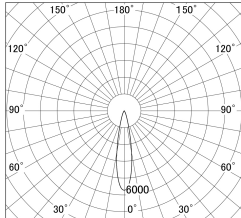

■ Lighting Distribution Curve (cd/1000 lm)