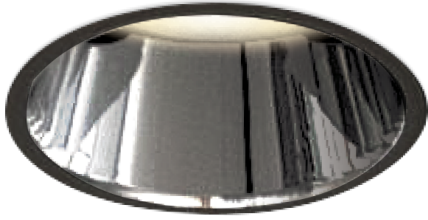

Item no. DD161-1525MB9027-FX-TL

Series Name: AMMA Φ80 series Lens type Fixed Antiglare (DD161-AG-FX)