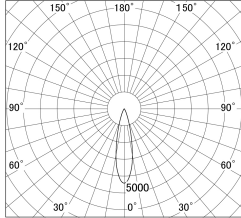

■ Lighting Distribution Curve (cd/1000 lm)