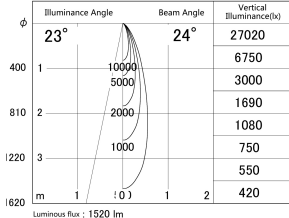

Item no. DD161-1525MB9027-FX-TL

Series Name: AMMA Φ80 series Lens type Fixed Antiglare (DD161-AG-FX)

■ Lighting Distribution Curve (cd/1000 lm)

Installation	Recessed mount
Type	High-efficiency antiglare type fixed downlight
Fixture wattage	14W
Beam angle	24deg
Color Temp.	2700K
CRI	Ra>90
Luminous	1521 lm
Body	Die-cast aluminum alloy
Body finish	N/A
Trim finish	Black
Reflector finish	Mirror
IP Rate	IP20
Light source	COB module
Input Voltage	AC220~240V
Dimming Type	Non-Dimmable
Certificate	CE,CCC
Cut Hole	80mm