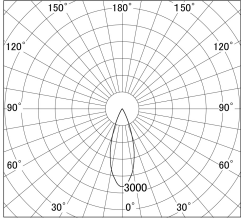

■ Lighting Distribution Curve (cd/1000 lm)