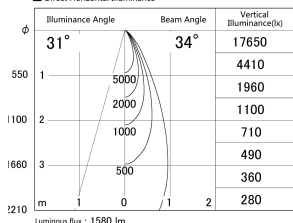

Item no. DD161-1535MB9027-FX-TL

Series Name: AMMA Φ80 series Lens type Fixed Antiglare (DD161-AG-FX)

■ Lighting Distribution Curve (cd/1000 lm)

Installation	Recessed mount
Type	High-efficiency antiglare type fixed downlight
Fixture wattage	14W
Beam angle	34deg
Color Temp.	2700K
CRI	Ra>90
Luminous	1581 lm
Body	Die-castaluminumalloy
Body finish	N/A
Trim finish	Black
Reflector finish	Mirror
IP Rate	IP20
Light source	COB module
Input Voltage	AC220~240V
Dimming Type	Non-Dimmable
Certificate	CE,CCC
Cut Hole	80mm