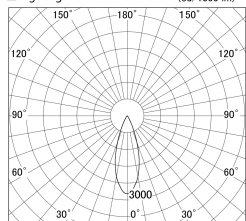

■ Lighting Distribution Curve (cd/1000 lm)