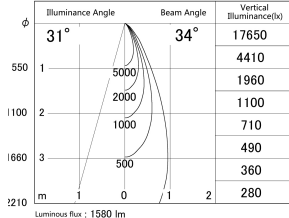

Item no. DD161-1535MB9027-FX-TL

Series Name: AMMA Φ80 series Lens type Fixed Antiglare (DD161-AG-FX)

■ Lighting Distribution Curve (cd/1000 lm)

Installation	Recessed mount
Type	High-efficiency antiglare type fixed downlight
Fixture wattage	14W
Beam angle	34deg
Color Temp.	2700K
CRI	Ra>90
Luminous	1581 lm
Body	Die-cast aluminum alloy
Body finish	N/A
Trim finish	Black
Reflector finish	Mirror
IP Rate	IP20
Light source	COB module
Input Voltage	AC220~240V
Dimming Type	Non-Dimmable
Certificate	CE,CCC
Cut Hole	80mm