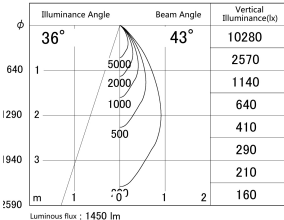

Item no. DD161-1545MB9027-FX-TL

Series Name: AMMA Φ80 series Lens type Fixed Antiglare (DD161-AG-FX)

■ Lighting Distribution Curve (cd/1000 lm)

Installation	Recessed mount
Type	High-efficiency antiglare type fixed downlight
Fixture wattage	14W
Beam angle	43deg
Color Temp.	2700K
CRI	Ra>90
Luminous	1452 lm
Body	Die-castaluminumalloy
Body finish	N/A
Trim finish	Black
Reflector finish	Mirror
IP Rate	IP20
Light source	COB module
Input Voltage	AC220~240V
Dimming Type	Non-Dimmable
Certificate	CE,CCC
Cut Hole	80mm