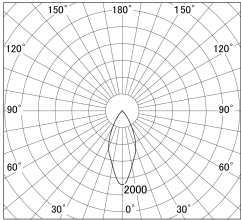

■ Lighting Distribution Curve (cd/1000 lm)