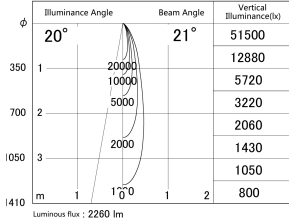

Item no. DD161-2020MB9027-FX-TL

Series Name: AMMA Φ80 series Lens type Fixed Antiglare (DD161-AG-FX)

■ Lighting Distribution Curve (cd/1000 lm)

Installation	Recessed mount
Type	High-efficiency antiglare type fixed downlight
Fixture wattage	21W
Beam angle	21deg
Color Temp.	2700K
CRI	Ra>90
Luminous	2262 lm
Body	Die-castaluminumalloy
Body finish	N/A
Trim finish	Black
Reflector finish	Mirror
IP Rate	IP20
Light source	COB module
Input Voltage	AC220~240V
Dimming Type	Non-Dimmable
Certificate	CE,CCC
Cut Hole	80mm