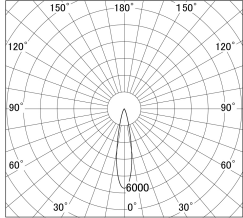

■ Lighting Distribution Curve (cd/1000 lm)