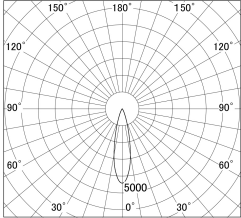

■ Lighting Distribution Curve (cd/1000 lm)