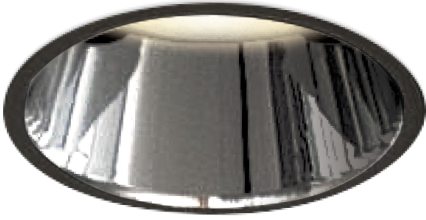

Item no. DD161-2025MB9027-FX-TL

Series Name: AMMA Φ80 series Lens type Fixed Antiglare (DD161-AG-FX)