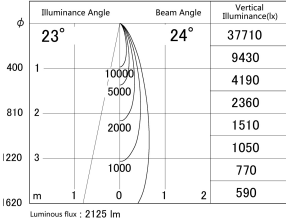

Item no. DD161-2025MB9027-FX-TL

Series Name: AMMA Φ80 series Lens type Fixed Antiglare (DD161-AG-FX)

■ Lighting Distribution Curve (cd/1000 lm)

Installation	Recessed mount
Type	High-efficiency antiglare type fixed downlight
Fixture wattage	21W
Beam angle	24deg
Color Temp.	2700K
CRI	Ra>90
Luminous	2123 lm
Body	Die-castaluminumalloy
Body finish	N/A
Trim finish	Black
Reflector finish	Mirror
IP Rate	IP20
Light source	COB module
Input Voltage	AC220~240V
Dimming Type	Non-Dimmable
Certificate	CE,CCC
Cut Hole	80mm