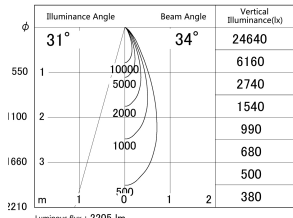

Item no. DD161-2035MB9027-FX-TL

Series Name: AMMA Φ80 series Lens type Fixed Antiglare (DD161-AG-FX)

■ Lighting Distribution Curve (cd/1000 lm)

Installation	Recessed mount
Type	High-efficiency antiglare type fixed downlight
Fixture wattage	21W
Beam angle	34deg
Color Temp.	2700K
CRI	Ra>90
Luminous	2207 lm
Body	Die-cast aluminum alloy
Body finish	N/A
Trim finish	Black
Reflector finish	Mirror
IP Rate	IP20
Light source	COB module
Input Voltage	AC220~240V
Dimming Type	Non-Dimmable
Certificate	CE,CCC
Cut Hole	80mm