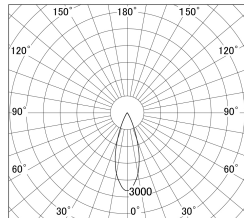

■ Lighting Distribution Curve (cd/1000 lm)