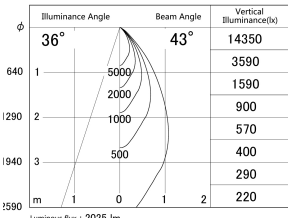

Item no. DD161-2045MB9027-FX-TL

Series Name: AMMA Φ80 series Lens type Fixed Antiglare (DD161-AG-FX)

■ Lighting Distribution Curve (cd/1000 lm)

Installation	Recessed mount
Type	High-efficiency antiglare type fixed downlight
Fixture wattage	21W
Beam angle	43deg
Color Temp.	2700K
CRI	Ra>90
Luminous	2027 lm
Body	Die-castaluminumalloy
Body finish	N/A
Trim finish	Black
Reflector finish	Mirror
IP Rate	IP20
Light source	COB module
Input Voltage	AC220~240V
Dimming Type	Non-Dimmable
Certificate	CE,CCC
Cut Hole	80mm