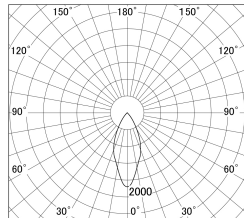

■ Lighting Distribution Curve (cd/1000 lm)