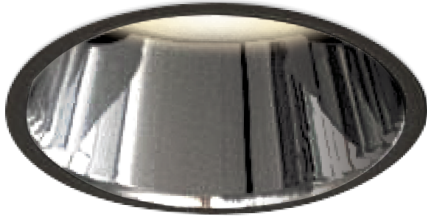

Item no. DD161-2520MB9027-FX-TL

Series Name: AMMA Φ80 series Lens type Fixed Antiglare (DD161-AG-FX)