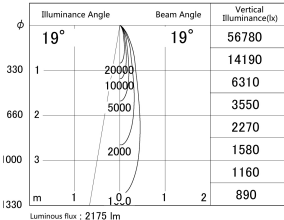

Item no. DD161-2520MB9027-FX-TL

Series Name: AMMA Φ80 series Lens type Fixed Antiglare (DD161-AG-FX)

■ Lighting Distribution Curve (cd/1000 lm)

Installation	Recessed mount
Type	High-efficiency antiglare type fixed downlight
Fixture wattage	24W
Beam angle	19deg
Color Temp.	2700K
CRI	Ra>90
Luminous	2176 lm
Body	Die-castaluminumalloy
Body finish	N/A
Trim finish	Black
Reflector finish	Mirror
IP Rate	IP20
Light source	COB module
Input Voltage	AC220~240V
Dimming Type	Non-Dimmable
Certificate	CE,CCC
Cut Hole	80mm