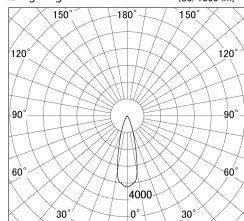

Installation	Recessed mount
Type	High-efficiency antiglare type fixed downlight
Fixture wattage	24W
Beam angle	28deg
Color Temp.	2700K
CRI	Ra>90
Luminous	2710 lm
Body	Die-castaluminumalloy
Body finish	N/A
Trim finish	Black
Reflector finish	Mirror
IP Rate	IP20
Light source	COB module
Input Voltage	AC220~240V
Dimming Type	Non-Dimmable
Certificate	CE,CCC
Cut Hole	80mm

■ Lighting Distribution Curve (cd/1000 lm)