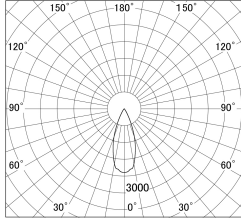

■ Lighting Distribution Curve (cd/1000 lm)