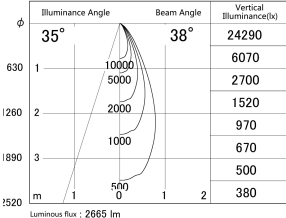

Item no. DD161-2540MB9027-FX-TL

Series Name: AMMA Φ80 series Lens type Fixed Antiglare (DD161-AG-FX)

■ Lighting Distribution Curve (cd/1000 lm)

Installation	Recessed mount
Type	High-efficiency antiglare type fixed downlight
Fixture wattage	24W
Beam angle	38deg
Color Temp.	2700K
CRI	Ra>90
Luminous	2667 lm
Body	Die-cast aluminum alloy
Body finish	N/A
Trim finish	Black
Reflector finish	Mirror
IP Rate	IP20
Light source	COB module
Input Voltage	AC220~240V
Dimming Type	Non-Dimmable
Certificate	CE,CCC
Cut Hole	80mm