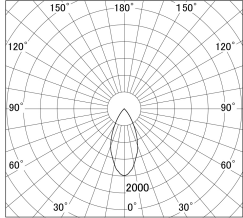

■ Lighting Distribution Curve (cd/1000 lm)