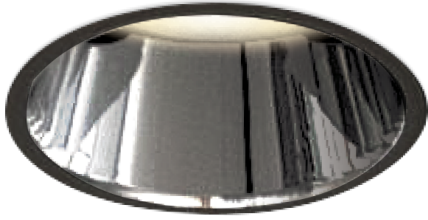

Item no. DD161-2545MB9027-FX-TL

Series Name: AMMA Φ80 series Lens type Fixed Antiglare (DD161-AG-FX)