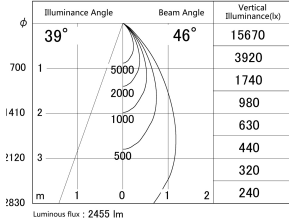

Item no. DD161-2545MB9027-FX-TL

Series Name: AMMA Φ80 series Lens type Fixed Antiglare (DD161-AG-FX)

■ Lighting Distribution Curve (cd/1000 lm)

Installation	Recessed mount
Type	High-efficiency antiglare type fixed downlight
Fixture wattage	24W
Beam angle	46deg
Color Temp.	2700K
CRI	Ra>90
Luminous	2456 lm
Body	Die-castaluminumalloy
Body finish	N/A
Trim finish	Black
Reflector finish	Mirror
IP Rate	IP20
Light source	COB module
Input Voltage	AC220~240V
Dimming Type	Non-Dimmable
Certificate	CE,CCC
Cut Hole	80mm