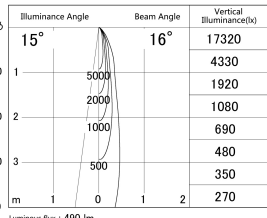

Item no. DD161-0515MB9030-FX-TL

Series Name: AMMA Φ80 series Lens type Fixed Antiglare (DD161-AG-FX)

■ Lighting Distribution Curve (cd/1000 lm)

Installation	Recessed mount
Type	High-efficiency antiglare type fixed downlight
Fixture wattage	5W
Beam angle	16deg
Color Temp.	3000K
CRI	Ra>90
Luminous	491 lm
Body	Die-castaluminumalloy
Body finish	N/A
Trim finish	Black
Reflector finish	Mirror
IP Rate	IP20
Light source	COB module
Input Voltage	AC220~240V
Dimming Type	Non-Dimmable
Certificate	CE,CCC
Cut Hole	80mm