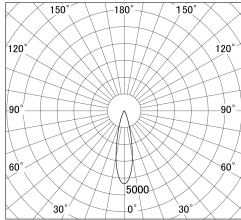

■ Lighting Distribution Curve (cd/1000 lm)