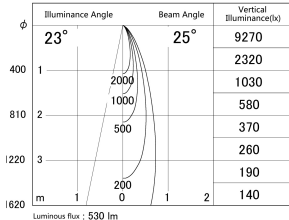

Item no. DD161-0525MB9030-FX-TL

Series Name: AMMA Φ80 series Lens type Fixed Antiglare (DD161-AG-FX)

■ Lighting Distribution Curve (cd/1000 lm)

Installation	Recessed mount
Type	High-efficiency antiglare type fixed downlight
Fixture wattage	5W
Beam angle	25deg
Color Temp.	3000K
CRI	Ra>90
Luminous	531 lm
Body	Die-cast aluminum alloy
Body finish	N/A
Trim finish	Black
Reflector finish	Mirror
IP Rate	IP20
Light source	COB module
Input Voltage	AC220~240V
Dimming Type	Non-Dimmable
Certificate	CE,CCC
Cut Hole	80mm