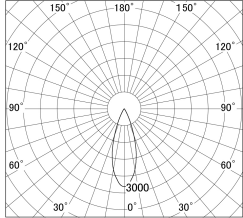

■ Lighting Distribution Curve (cd/1000 lm)