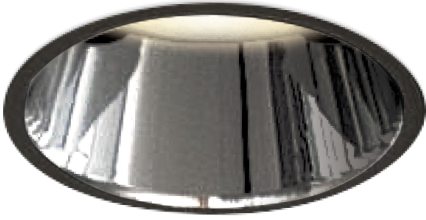

Item no. DD161-0535MB9030-FX-TL

Series Name: AMMA Φ80 series Lens type Fixed Antiglare (DD161-AG-FX)