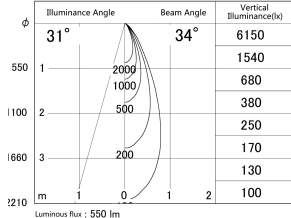

Item no. DD161-0535MB9030-FX-TL

Series Name: AMMA Φ80 series Lens type Fixed Antiglare (DD161-AG-FX)

■ Lighting Distribution Curve (cd/1000 lm)

Installation	Recessed mount
Type	High-efficiency antiglare type fixed downlight
Fixture wattage	5W
Beam angle	34deg
Color Temp.	3000K
CRI	Ra>90
Luminous	552 lm
Body	Die-castaluminumalloy
Body finish	N/A
Trim finish	Black
Reflector finish	Mirror
IP Rate	IP20
Light source	COB module
Input Voltage	AC220~240V
Dimming Type	Non-Dimmable
Certificate	CE,CCC
Cut Hole	80mm