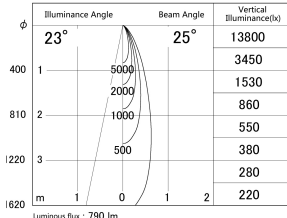

Item no. DD161-0825MB9030-FX-TL

Series Name: AMMA Φ80 series Lens type Fixed Antiglare (DD161-AG-FX)

■ Lighting Distribution Curve (cd/1000 lm)

Installation	Recessed mount
Type	High-efficiency antiglare type fixed downlight
Fixture wattage	7.5W
Beam angle	25deg
Color Temp.	3000K
CRI	Ra>90
Luminous	791 lm
Body	Die-cast aluminum alloy
Body finish	N/A
Trim finish	Black
Reflector finish	Mirror
IP Rate	IP20
Light source	COB module
Input Voltage	AC220~240V
Dimming Type	Non-Dimmable
Certificate	CE,CCC
Cut Hole	80mm