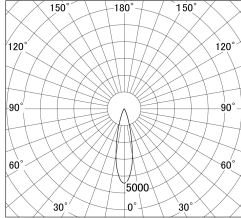

■ Lighting Distribution Curve (cd/1000 lm)