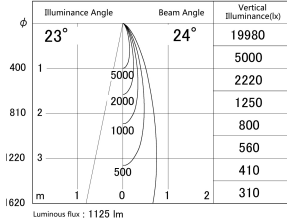

Item no. DD161-1025MB9030-FX-TL

Series Name: AMMA Φ80 series Lens type Fixed Antiglare (DD161-AG-FX)

■ Lighting Distribution Curve (cd/1000 lm)

Installation	Recessed mount
Type	High-efficiency antiglare type fixed downlight
Fixture wattage	10.5W
Beam angle	24deg
Color Temp.	3000K
CRI	Ra>90
Luminous	1125 lm
Body	Die-cast aluminum alloy
Body finish	N/A
Trim finish	Black
Reflector finish	Mirror
IP Rate	IP20
Light source	COB module
Input Voltage	AC220~240V
Dimming Type	Non-Dimmable
Certificate	CE,CCC
Cut Hole	80mm