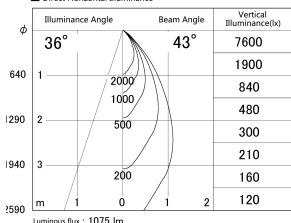

Item no. DD161-1045MB9030-FX-TL

Series Name: AMMA Φ80 series Lens type Fixed Antiglare (DD161-AG-FX)

■ Lighting Distribution Curve (cd/1000 lm)

Installation	Recessed mount
Type	High-efficiency antiglare type fixed downlight
Fixture wattage	10.5W
Beam angle	43deg
Color Temp.	3000K
CRI	Ra>90
Luminous	1074 lm
Body	Die-castaluminumalloy
Body finish	N/A
Trim finish	Black
Reflector finish	Mirror
IP Rate	IP20
Light source	COB module
Input Voltage	AC220~240V
Dimming Type	Non-Dimmable
Certificate	CE,CCC
Cut Hole	80mm