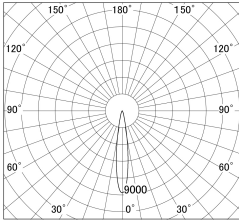

■ Lighting Distribution Curve (cd/1000 lm)