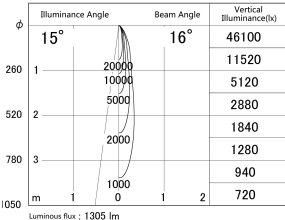

Item no. DD161-1515MB9030-FX-TL

Series Name: AMMA Φ80 series Lens type Fixed Antiglare (DD161-AG-FX)

■ Lighting Distribution Curve (cd/1000 lm)

Installation	Recessed mount
Type	High-efficiency antiglare type fixed downlight
Fixture wattage	14W
Beam angle	16deg
Color Temp.	3000K
CRI	Ra>90
Luminous	1307 lm
Body	Die-cast aluminum alloy
Body finish	N/A
Trim finish	Black
Reflector finish	Mirror
IP Rate	IP20
Light source	COB module
Input Voltage	AC220~240V
Dimming Type	Non-Dimmable
Certificate	CE,CCC
Cut Hole	80mm