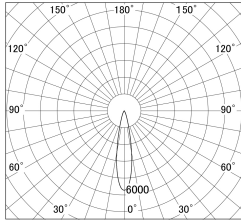

■ Lighting Distribution Curve (cd/1000 lm)