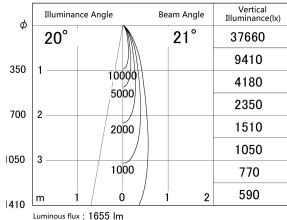

Item no. DD161-1520MB9030-FX-TL

Series Name: AMMA Φ80 series Lens type Fixed Antiglare (DD161-AG-FX)

■ Lighting Distribution Curve (cd/1000 lm)

Installation	Recessed mount
Type	High-efficiency antiglare type fixed downlight
Fixture wattage	14W
Beam angle	21deg
Color Temp.	3000K
CRI	Ra>90
Luminous	1654 lm
Body	Die-cast aluminum alloy
Body finish	N/A
Trim finish	Black
Reflector finish	Mirror
IP Rate	IP20
Light source	COB module
Input Voltage	AC220~240V
Dimming Type	Non-Dimmable
Certificate	CE,CCC
Cut Hole	80mm