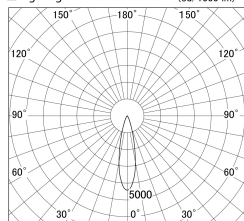

■ Lighting Distribution Curve (cd/1000 lm)