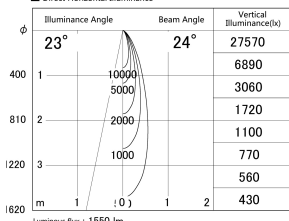

Item no. DD161-1525MB9030-FX-TL

Series Name: AMMA Φ80 series Lens type Fixed Antiglare (DD161-AG-FX)

■ Lighting Distribution Curve (cd/1000 lm)

Installation	Recessed mount
Type	High-efficiency antiglare type fixed downlight
Fixture wattage	14W
Beam angle	24deg
Color Temp.	3000K
CRI	Ra>90
Luminous	1552 lm
Body	Die-castaluminumalloy
Body finish	N/A
Trim finish	Black
Reflector finish	Mirror
IP Rate	IP20
Light source	COB module
Input Voltage	AC220~240V
Dimming Type	Non-Dimmable
Certificate	CE,CCC
Cut Hole	80mm