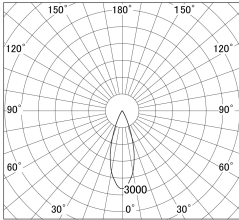

■ Lighting Distribution Curve (cd/1000 lm)