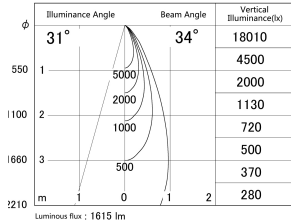

Item no. DD161-1535MB9030-FX-TL

Series Name: AMMA Φ80 series Lens type Fixed Antiglare (DD161-AG-FX)

■ Lighting Distribution Curve (cd/1000 lm)

Installation	Recessed mount
Type	High-efficiency antiglare type fixed downlight
Fixture wattage	14W
Beam angle	34deg
Color Temp.	3000K
CRI	Ra>90
Luminous	1613 lm
Body	Die-castaluminumalloy
Body finish	N/A
Trim finish	Black
Reflector finish	Mirror
IP Rate	IP20
Light source	COB module
Input Voltage	AC220~240V
Dimming Type	Non-Dimmable
Certificate	CE,CCC
Cut Hole	80mm