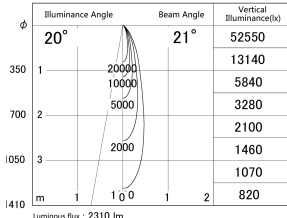

Item no. DD161-2020MB9030-FX-TL

Series Name: AMMA Φ80 series Lens type Fixed Antiglare (DD161-AG-FX)

■ Lighting Distribution Curve (cd/1000 lm)

Installation	Recessed mount
Type	High-efficiency antiglare type fixed downlight
Fixture wattage	21W
Beam angle	21deg
Color Temp.	3000K
CRI	Ra>90
Luminous	2308 lm
Body	Die-castaluminum alloy
Body finish	N/A
Trim finish	Black
Reflector finish	Mirror
IP Rate	IP20
Light source	COB module
Input Voltage	AC220~240V
Dimming Type	Non-Dimmable
Certificate	CE,CCC
Cut Hole	80mm