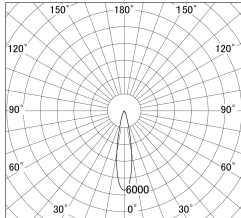

■ Lighting Distribution Curve (cd/1000 lm)