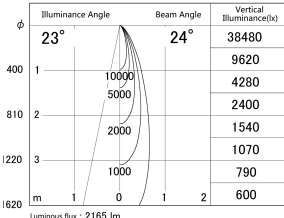

Item no. DD161-2025MB9030-FX-TL

Series Name: AMMA Φ80 series Lens type Fixed Antiglare (DD161-AG-FX)

■ Lighting Distribution Curve (cd/1000 lm)

Installation	Recessed mount
Type	High-efficiency antiglare type fixed downlight
Fixture wattage	21W
Beam angle	24deg
Color Temp.	3000K
CRI	Ra>90
Luminous	2166 lm
Body	Die-castaluminumalloy
Body finish	N/A
Trim finish	Black
Reflector finish	Mirror
IP Rate	IP20
Light source	COB module
Input Voltage	AC220~240V
Dimming Type	Non-Dimmable
Certificate	CE,CCC
Cut Hole	80mm