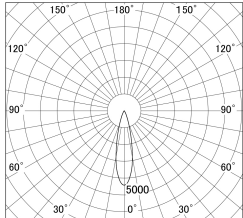

■ Lighting Distribution Curve (cd/1000 lm)