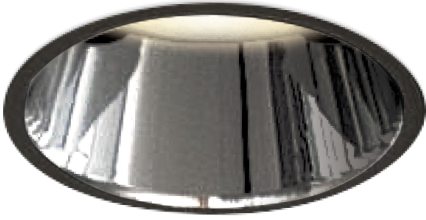

Item no. DD161-2035MB9030-FX-TL

Series Name: AMMA Φ80 series Lens type Fixed Antiglare (DD161-AG-FX)