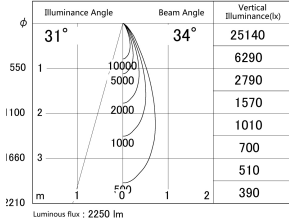

Item no. DD161-2035MB9030-FX-TL

Series Name: AMMA Φ80 series Lens type Fixed Antiglare (DD161-AG-FX)

■ Lighting Distribution Curve (cd/1000 lm)

Installation	Recessed mount
Type	High-efficiency antiglare type fixed downlight
Fixture wattage	21W
Beam angle	34deg
Color Temp.	3000K
CRI	Ra>90
Luminous	2252 lm
Body	Die-cast aluminum alloy
Body finish	N/A
Trim finish	Black
Reflector finish	Mirror
IP Rate	IP20
Light source	COB module
Input Voltage	AC220~240V
Dimming Type	Non-Dimmable
Certificate	CE,CCC
Cut Hole	80mm