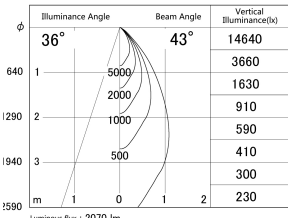

Item no. DD161-2045MB9030-FX-TL

Series Name: AMMA Φ80 series Lens type Fixed Antiglare (DD161-AG-FX)

■ Lighting Distribution Curve (cd/1000 lm)

Installation	Recessed mount
Type	High-efficiency antiglare type fixed downlight
Fixture wattage	21W
Beam angle	43deg
Color Temp.	3000K
CRI	Ra>90
Luminous	2068 lm
Body	Die-castaluminumalloy
Body finish	N/A
Trim finish	Black
Reflector finish	Mirror
IP Rate	IP20
Light source	COB module
Input Voltage	AC220~240V
Dimming Type	Non-Dimmable
Certificate	CE,CCC
Cut Hole	80mm