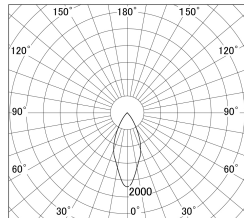

■ Lighting Distribution Curve (cd/1000 lm)