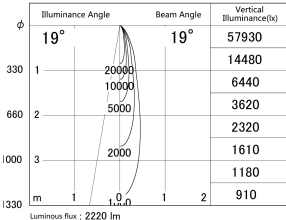

Item no. DD161-2520MB9030-FX-TL

Series Name: AMMA Φ80 series Lens type Fixed Antiglare (DD161-AG-FX)

■ Lighting Distribution Curve (cd/1000 lm)

Installation	Recessed mount
Type	High-efficiency antiglare type fixed downlight
Fixture wattage	24W
Beam angle	19deg
Color Temp.	3000K
CRI	Ra>90
Luminous	2220 lm
Body	Die-castaluminumalloy
Body finish	N/A
Trim finish	Black
Reflector finish	Mirror
IP Rate	IP20
Light source	COB module
Input Voltage	AC220~240V
Dimming Type	Non-Dimmable
Certificate	CE,CCC
Cut Hole	80mm