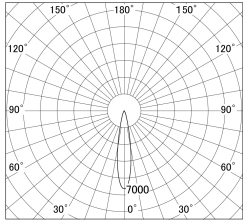

■ Lighting Distribution Curve (cd/1000 lm)