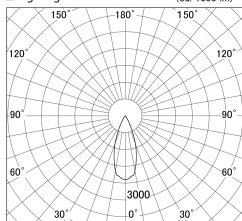

■ Lighting Distribution Curve (cd/1000 lm)