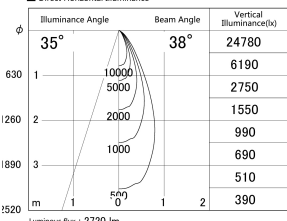

Item no. DD161-2540MB9030-FX-TL

Series Name: AMMA Φ80 series Lens type Fixed Antiglare (DD161-AG-FX)

■ Lighting Distribution Curve (cd/1000 lm)

Installation	Recessed mount
Type	High-efficiency antiglare type fixed downlight
Fixture wattage	24W
Beam angle	38deg
Color Temp.	3000K
CRI	Ra>90
Luminous	2721 lm
Body	Die-cast aluminum alloy
Body finish	N/A
Trim finish	Black
Reflector finish	Mirror
IP Rate	IP20
Light source	COB module
Input Voltage	AC220~240V
Dimming Type	Non-Dimmable
Certificate	CE,CCC
Cut Hole	80mm