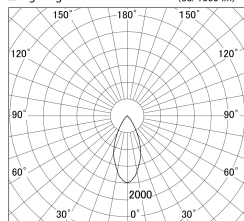

Installation	Recessed mount
Type	High-efficiency antiglare type fixed downlight
Fixture wattage	24W
Beam angle	46deg
Color Temp.	3000K
CRI	Ra>90
Luminous	2506 lm
Body	Die-castaluminumalloy
Body finish	N/A
Trim finish	Black
Reflector finish	Mirror
IP Rate	IP20
Light source	COB module
Input Voltage	AC220~240V
Dimming Type	Non-Dimmable
Certificate	CE,CCC
Cut Hole	80mm

■ Lighting Distribution Curve (cd/1000 lm)