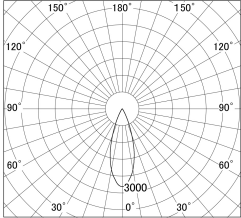

■ Lighting Distribution Curve (cd/1000 lm)