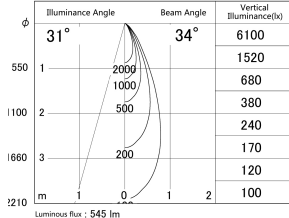

Item no. DD161-0535MB9035-FX-TL

Series Name: AMMA Φ80 series Lens type Fixed Antiglare (DD161-AG-FX)

■ Lighting Distribution Curve (cd/1000 lm)

Installation	Recessed mount
Type	High-efficiency antiglare type fixed downlight
Fixture wattage	5W
Beam angle	34deg
Color Temp.	3500K
CRI	Ra>90
Luminous	547 lm
Body	Die-castaluminumalloy
Body finish	N/A
Trim finish	Black
Reflector finish	Mirror
IP Rate	IP20
Light source	COB module
Input Voltage	AC220~240V
Dimming Type	Non-Dimmable
Certificate	CE,CCC
Cut Hole	80mm