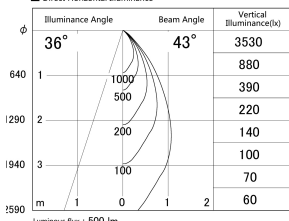

Item no. DD161-0545MB9035-FX-TL

Series Name: AMMA Φ80 series Lens type Fixed Antiglare (DD161-AG-FX)

■ Lighting Distribution Curve (cd/1000 lm)

Installation	Recessed mount
Type	High-efficiency antiglare type fixed downlight
Fixture wattage	5W
Beam angle	43deg
Color Temp.	3500K
CRI	Ra>90
Luminous	502 lm
Body	Die-castaluminumalloy
Body finish	N/A
Trim finish	Black
Reflector finish	Mirror
IP Rate	IP20
Light source	COB module
Input Voltage	AC220~240V
Dimming Type	Non-Dimmable
Certificate	CE,CCC
Cut Hole	80mm