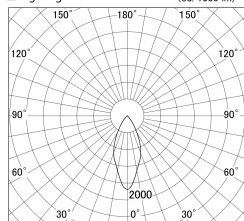

■ Lighting Distribution Curve (cd/1000 lm)