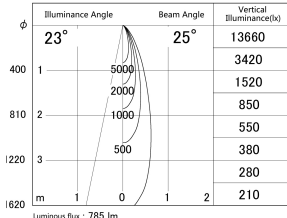

Item no. DD161-0825MB9035-FX-TL

Series Name: AMMA Φ80 series Lens type Fixed Antiglare (DD161-AG-FX)

■ Lighting Distribution Curve (cd/1000 lm)

Installation	Recessed mount
Type	High-efficiency antiglare type fixed downlight
Fixture wattage	7.5W
Beam angle	25deg
Color Temp.	3500K
CRI	Ra>90
Luminous	783 lm
Body	Die-cast aluminum alloy
Body finish	N/A
Trim finish	Black
Reflector finish	Mirror
IP Rate	IP20
Light source	COB module
Input Voltage	AC220~240V
Dimming Type	Non-Dimmable
Certificate	CE,CCC
Cut Hole	80mm