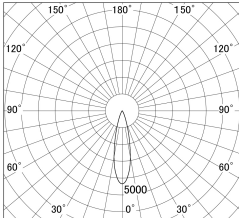

■ Lighting Distribution Curve (cd/1000 lm)