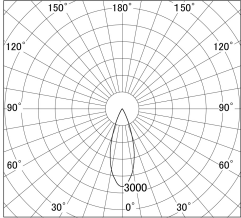

■ Lighting Distribution Curve (cd/1000 lm)