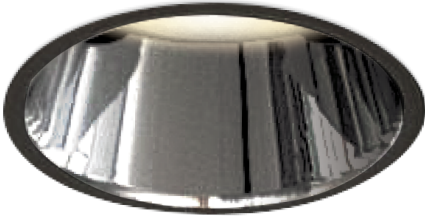

Item no. DD161-0835MB9035-FX-TL

Series Name: AMMA Φ80 series Lens type Fixed Antiglare (DD161-AG-FX)