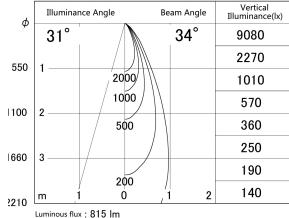

Item no. DD161-0835MB9035-FX-TL

Series Name: AMMA Φ80 series Lens type Fixed Antiglare (DD161-AG-FX)

■ Lighting Distribution Curve (cd/1000 lm)

Installation	Recessed mount
Type	High-efficiency antiglare type fixed downlight
Fixture wattage	7.5W
Beam angle	34deg
Color Temp.	3500K
CRI	Ra>90
Luminous	815 lm
Body	Die-cast aluminum alloy
Body finish	N/A
Trim finish	Black
Reflector finish	Mirror
IP Rate	IP20
Light source	COB module
Input Voltage	AC220~240V
Dimming Type	Non-Dimmable
Certificate	CE,CCC
Cut Hole	80mm