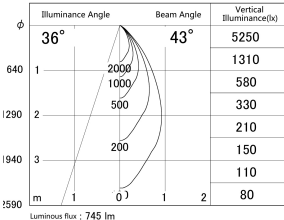

Item no. DD161-0845MB9035-FX-TL

Series Name: AMMA Φ80 series Lens type Fixed Antiglare (DD161-AG-FX)

■ Lighting Distribution Curve (cd/1000 lm)

Installation	Recessed mount
Type	High-efficiency antiglare type fixed downlight
Fixture wattage	7.5W
Beam angle	43deg
Color Temp.	3500K
CRI	Ra>90
Luminous	747 lm
Body	Die-cast aluminum alloy
Body finish	N/A
Trim finish	Black
Reflector finish	Mirror
IP Rate	IP20
Light source	COB module
Input Voltage	AC220~240V
Dimming Type	Non-Dimmable
Certificate	CE,CCC
Cut Hole	80mm