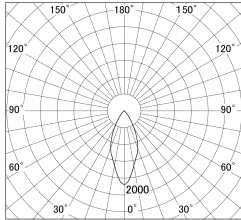

■ Lighting Distribution Curve (cd/1000 lm)