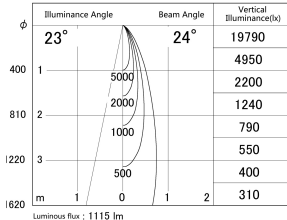

Item no. DD161-1025MB9035-FX-TL

Series Name: AMMA Φ80 series Lens type Fixed Antiglare (DD161-AG-FX)

■ Lighting Distribution Curve (cd/1000 lm)

Installation	Recessed mount
Type	High-efficiency antiglare type fixed downlight
Fixture wattage	10.5W
Beam angle	24deg
Color Temp.	3500K
CRI	Ra>90
Luminous	1114 lm
Body	Die-cast aluminum alloy
Body finish	N/A
Trim finish	Black
Reflector finish	Mirror
IP Rate	IP20
Light source	COB module
Input Voltage	AC220~240V
Dimming Type	Non-Dimmable
Certificate	CE,CCC
Cut Hole	80mm