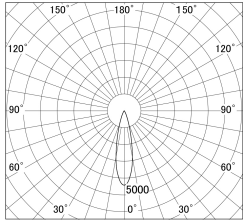

■ Lighting Distribution Curve (cd/1000 lm)