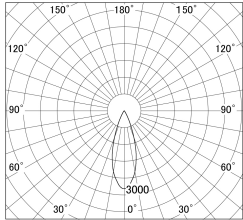

■ Lighting Distribution Curve (cd/1000 lm)