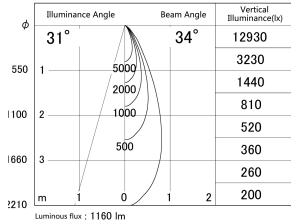

Item no. DD161-1035MB9035-FX-TL

Series Name: AMMA Φ80 series Lens type Fixed Antiglare (DD161-AG-FX)

■ Lighting Distribution Curve (cd/1000 lm)

Installation	Recessed mount
Type	High-efficiency antiglare type fixed downlight
Fixture wattage	10.5W
Beam angle	34deg
Color Temp.	3500K
CRI	Ra>90
Luminous	1158 lm
Body	Die-cast aluminum alloy
Body finish	N/A
Trim finish	Black
Reflector finish	Mirror
IP Rate	IP20
Light source	COB module
Input Voltage	AC220~240V
Dimming Type	Non-Dimmable
Certificate	CE,CCC
Cut Hole	80mm